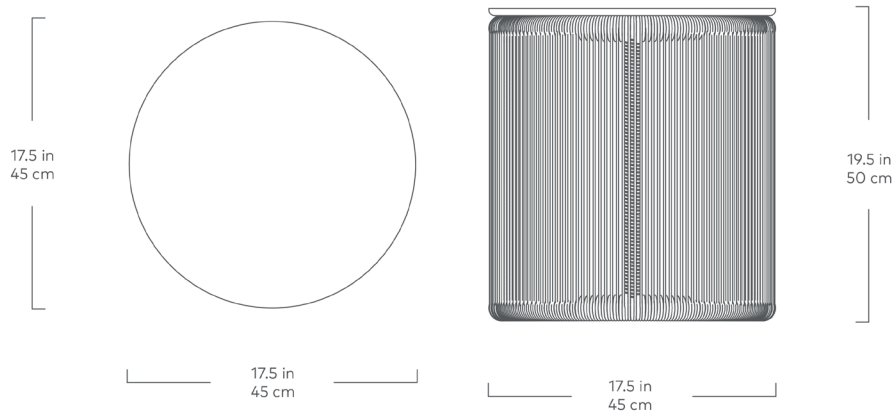

Palma End Table

White
Oak

An exploration of materials and craftsmanship, our Palma Tables combine a coastal-modern ethos with Scandinavian aesthetics. These contemporary accents have a perimeter wrapped expertly with Danish cord, an old-world technique that was embraced enthusiastically by Mid-century designers for its sustainability, durability and warm texture. The cord, derived from natural wood fiber, is woven continuously to create a dynamic visual rhythm that feels simultaneously solid and airy. Palma's top is crafted with solid American Oak details, finished by hand with a beautiful matte stain. Available as a coffee table and end table, which can be arranged separately or together as a sculptural set.

Gus*

FOR PRODUCT INFORMATION, SWATCHES + ORDERING: HELLO@RYPEN.COM | 800.560.0554 | WWW.RYPEN.COM

Palma End Table

- Sustainable Danish cord is wrapped around a durable, powder-coated metal frame.
- Tabletop is constructed with engineered wood core for strength and stability, surface-faced with thick, real wood veneer.
- Solid wood details on the underside of the tabletop allow for a rounded edge profile.
- Tables are finished with Rubio® Monocoat - a durable, matte, oil-based protector designed to highlight the beauty of natural wood.
- Wood finish is certified 0% VOC and is an all-natural, environmentally friendly product.
- Surface can be revitalized as desired. Visit Rubio® Monocoat website for more information.
- Non-marking leveler feet can be adjusted for stability on uneven floor surfaces.
- It is normal for solid wood to expand and shrink as a result of variations in environmental humidity. A consistent humidity level of approximately 50% is recommended to prevent cracks and surface splits.
- Wood is a natural material, with variations in grain pattern and colour that make each design unique.